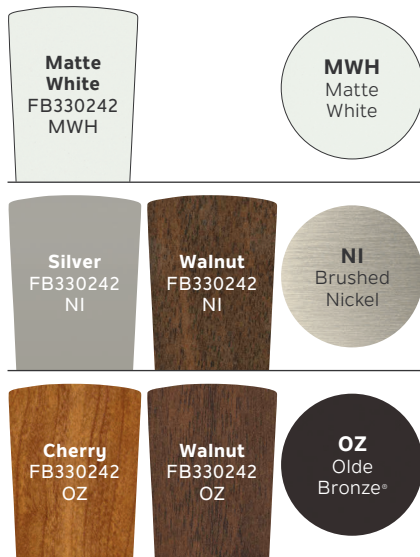

PULL CHAIN

- 3-Speeds
- 3 Forward & Reverse
- Manual Reverse

OPTIONAL CONTROLS

65K WALL CONTROL SYSTEM – LIMITED FUNCTION

371042 (Shown)
337001
371082

COORDINATING LIGHTING

To see the complete Shailene™ Collection visit Kichler.com.

BLADE SPECS

Blade Finish & Part Number (Side 1) **Fan Finish (Reversible)**

HANGING MEASUREMENTS

WITH 4.50" DOWNROD

Fixture Drop (from ceiling)	Blade Drop (from ceiling)	Housing (width)	Ceiling Canopy (width)
A: 13.75"	B: 11.00"	C: 8.00"	D: 6.00"