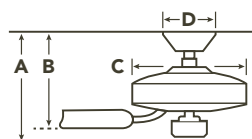

PULL CHAIN

- 3-Speeds
- 3 Forward & Reverse
- Manual Reverse

OPTIONAL CONTROLS

65K WALL CONTROL SYSTEM – LIMITED FUNCTION

371042 (Shown)
337001
371082

COORDINATING LIGHTING

To see the complete Shailene™ Collection visit Kichler.com.

BLADE SPECS

Blade Finish & Part Number (Side 1) **Fan Finish (Reversible)**

HANGING MEASUREMENTS

WITH 4.50" DOWNROD

Fixture Drop (from ceiling)	Blade Drop (from ceiling)	Housing (width)	Ceiling Canopy (width)
A: 13.75"	B: 11.00"	C: 8.00"	D: 6.00"